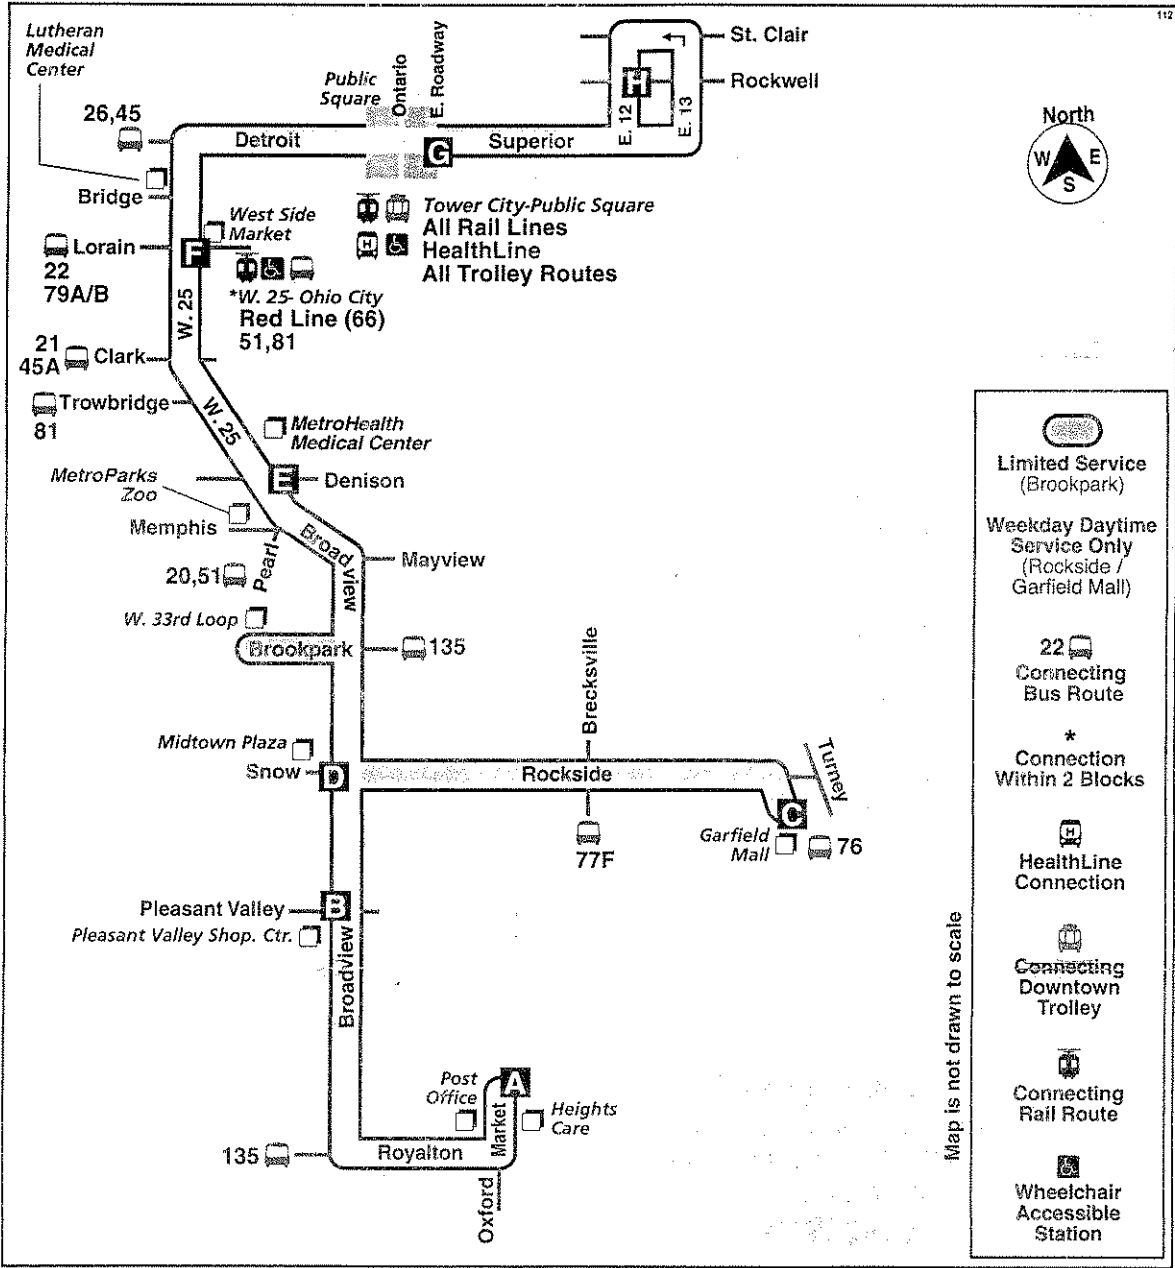

35

W. 25th Broadview

Effective January 8, 2012

DESTINATIONS:

Pleasant Valley Shopping Center
Midtown Plaza
Garfield Mall
Cleveland Metroparks Zoo and Rainforest
Metrohealth Medical Center
West Side Market
West 25-Ohio City Rapid Station
Lutheran Medical Center
Tower City

-  Limited Service (Brookpark)
-  Weekday Daytime Service Only (Rockside / Garfield Mall)
-  22 Connecting Bus Route
-  * Connection Within 2 Blocks
-  HealthLine Connection
-  Connecting Downtown Trolley
-  Connecting Rail Route
-  Wheelchair Accessible Station

Scheduled times are subject to traffic and weather conditions.

B-Trip starts or ends at West 33rd and Brookpark Loop.
Please have exact fare ready, drivers carry no change.

Ayuda en Español:
Para ayuda con este horario, o para planificar una viaje, llame al (216) 621-9500 y oprime el numero 2 para español, y el numero 2 otra vez para una operadora en español.

See #20 Timetable for late night service traveling south to W. 33rd Loop from downtown, via W. 25th, Pearl and State.

RTA operates holiday service on the following days: New Year's Day, Memorial Day, Independence Day, Labor Day, Thanksgiving Day and Christmas Day.